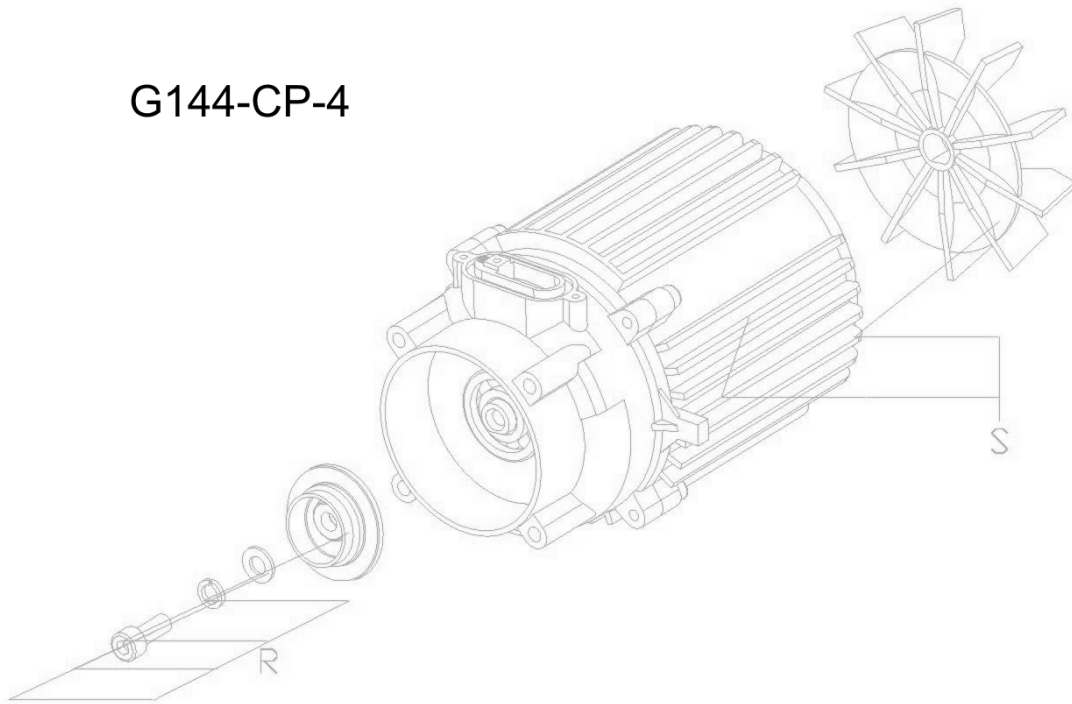

G144-CP-4

Ref. K	Part n.	Customer part n.	Description	Quantity	Validity		Price
					From	To	
R	KTRI40380		KIT P 15-245 PIATTELLO G134-C	1,00			--
S	MOMO40063		1PH MOTOR G134-C 230-50 ZHE	1,00			--